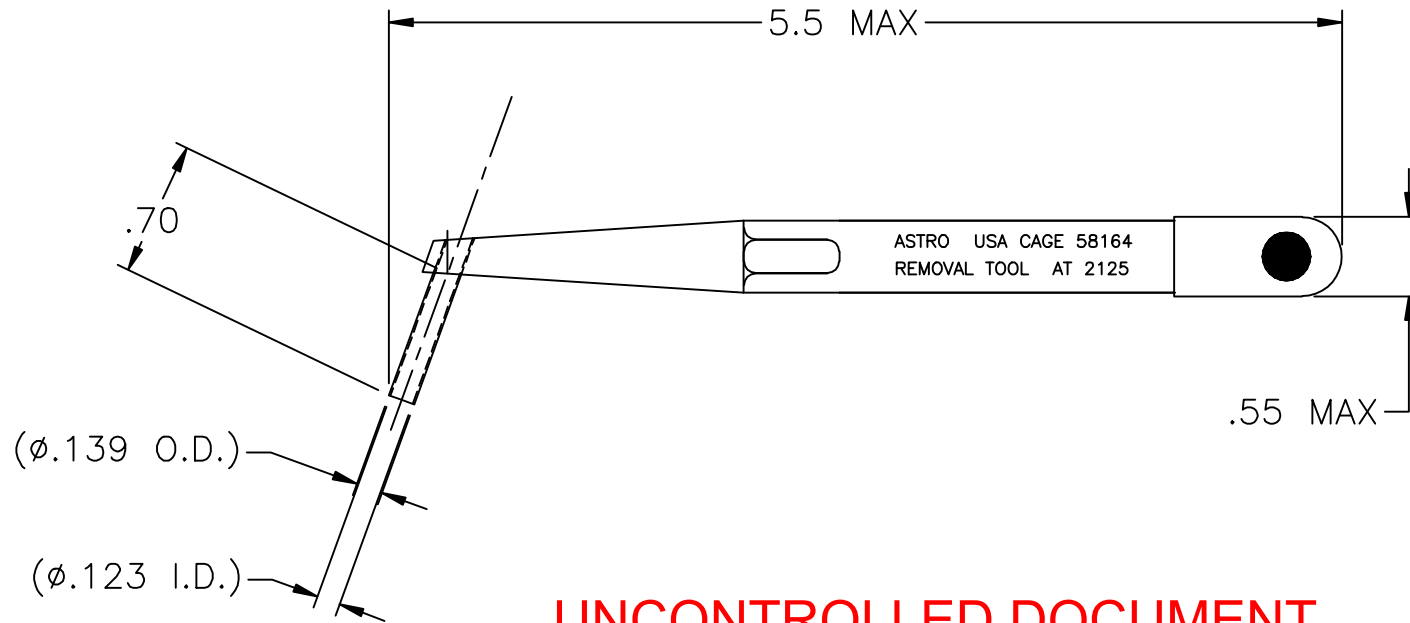

AT 2125-ENV

UNCONTROLLED DOCUMENT
WILL NOT BE UPDATED

2. COLOR CODE: BLUE AND WHITE.

NOTES: 1. THIS IS AN AUTOCAD DRAWING, DO NOT CHANGE MANUALLY.

					<p>THESE DRAWINGS, SPECIFICATIONS OR OTHER DATA ARE AND REMAIN, THE PROPERTY OF ASTRO TOOL CORP. AND MUST BE RETURNED UPON REQUEST. THEY CONTAIN INFORMATION OWNED AND/OR DEVELOPED BY ASTRO AT ITS OWN PRIVATE EXPENSE AND MAY NOT BE USED, DUPLICATED OR DISCLOSED TO OTHERS, IN WHOLE OR IN PART FOR DESIGN, MANUFACTURE OR PROCUREMENT WITHOUT THE WRITTEN PERMISSION OF ASTRO TOOL CORP. EACH AND EVERY TIME.</p>	<p>SCALE: N.T.S.</p> <p>DWN BY: DYO</p> <p>DATE: 10-26-10</p> <p>APPROVED:</p>	<p>UNLESS OTHERWISE SPECIFIED: DECIMALS: .XXX \pm .005 .XX \pm .010 .X \pm .030</p> <p>ANGLES: \pm 1°</p>	<p>CAGE 58164</p> <p>ASTRO TOOL CORP. 21615 S.W. TUALATIN VALLEY HWY., BEAVERTON OR 97006</p>
A	NEW RELEASE.	DYO	10-26-10	MMK				<p>DESCRIPTION: ENVELOPE DRAWING: AT 2125 TWEezer, REMOVAL, 16 GA.</p>
REV.	DESCRIPTION	BY	DATE	APR.				<p>PART NO. A AT 2125-ENV</p>