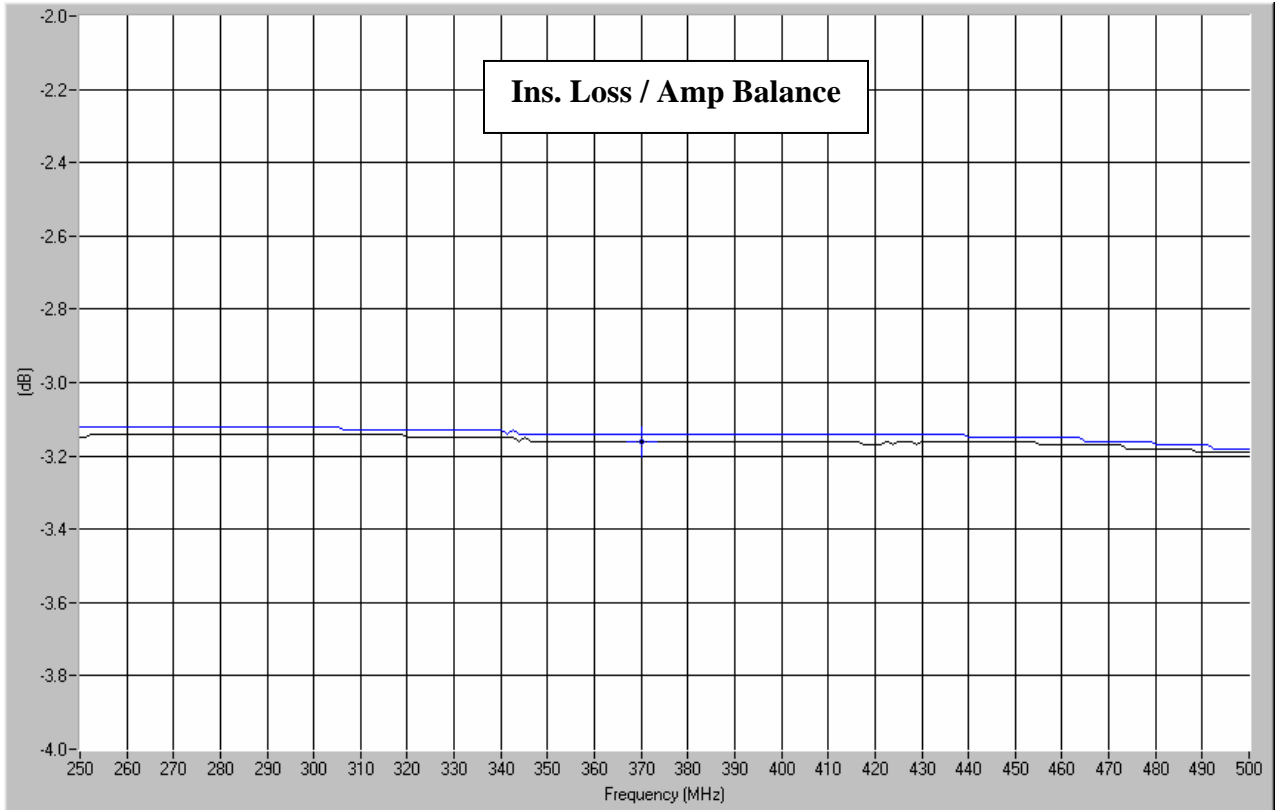

Typical Test Data Plots

USA/Canada: (315) 432-8909
 Toll Free: (800) 411-6596
 Europe: +44 2392-232392

Typical Test Data Plots