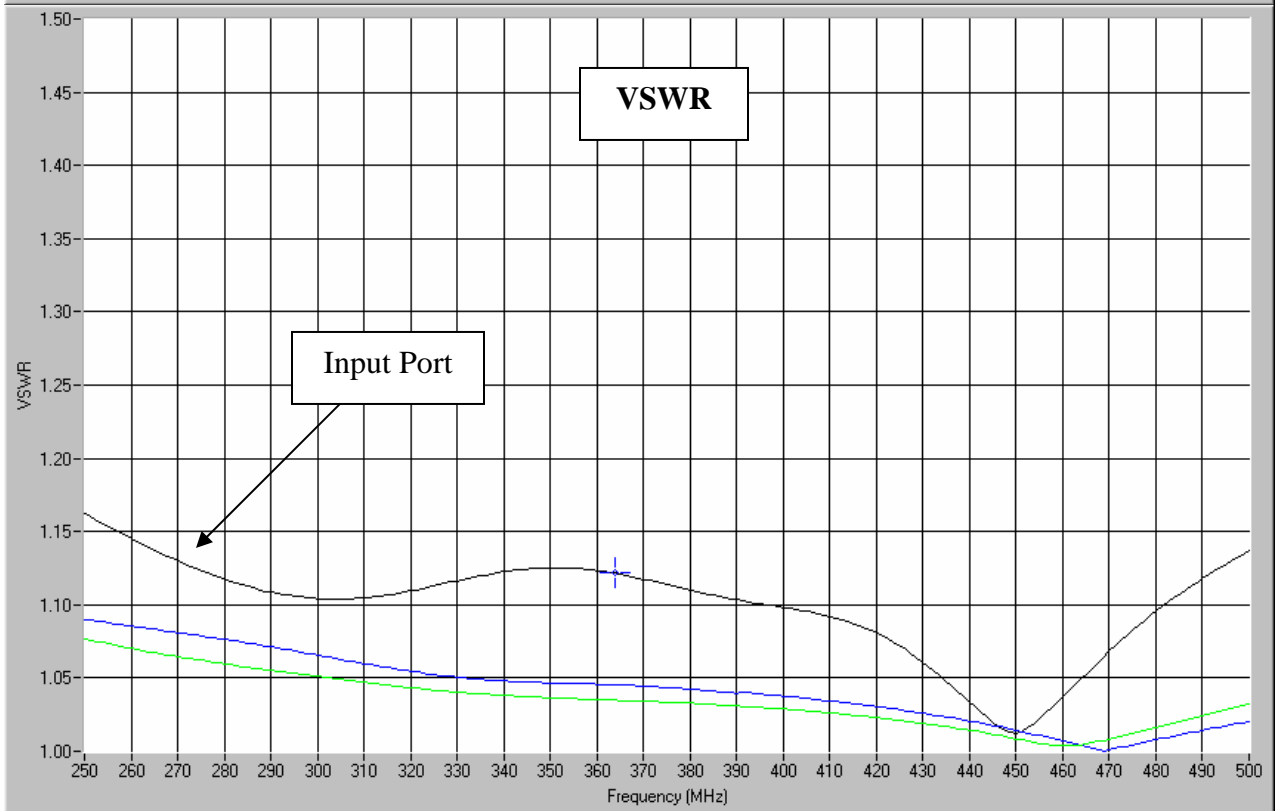

Typical Test Data Plots

USA/Canada: (315) 432-8909
 Toll Free: (800) 411-6596
 Europe: +44 2392-232392

Typical Test Data Plots