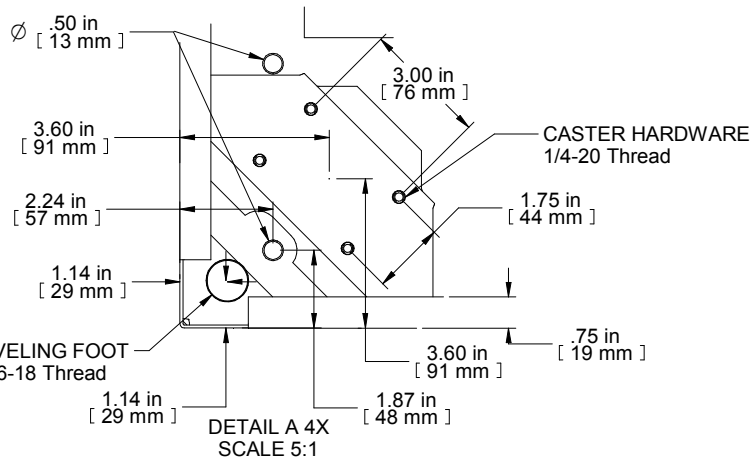

TOP VIEW
TOP OPENING

ISOMETRIC

SECTION B-B

FRONT VIEW

R.S. VIEW

BOTTOM VIEW
BOTTOM OPENING

PART NUMBERS	
C2F195631BK1	PAINTED BLACK TEXTURE
C2F195631LG1	PAINTED LIGHT GRAY TEXTURE

NOTES
Welded Assembly
See Hammond Website for Frame Accessories.

Data subject to change without notice. Isometric drawing not to scale.
Les données sont sujettes à changement sans préavis.