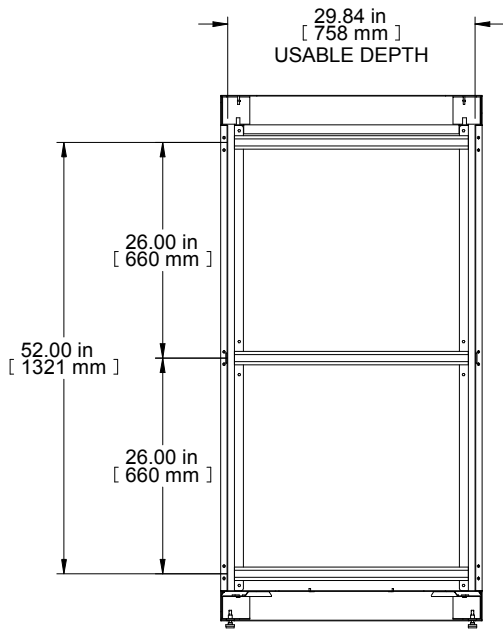

TOP VIEW
TOP OPENING

ISOMETRIC

SECTION B-B

FRONT VIEW

R.S. VIEW

BOTTOM VIEW
BOTTOM OPENING

PART NUMBERS	
C2F195631BK1	PAINTED BLACK TEXTURE
C2F195631LG1	PAINTED LIGHT GRAY TEXTURE

NOTES
Welded Assembly
See Hammond Website for Frame Accessories.

Data subject to change without notice. Isometric drawing not to scale.
Les données sont sujettes à changement sans préavis.