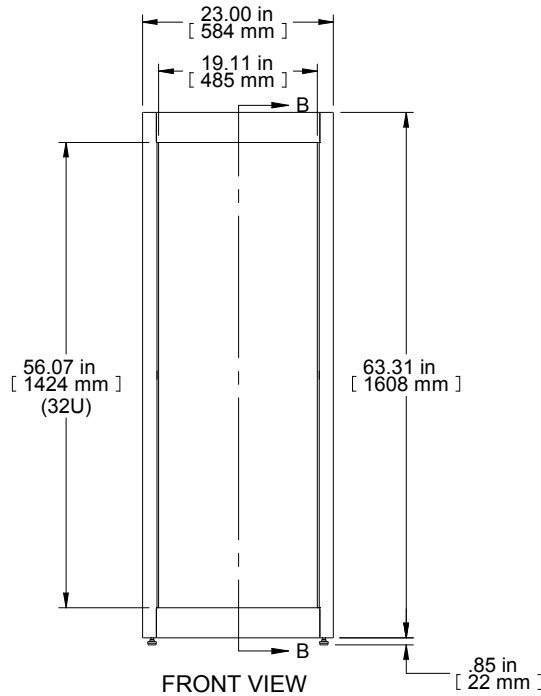

TOP VIEW
TOP OPENING

ISOMETRIC

SECTION B-B

FRONT VIEW

R.S. VIEW

BOTTOM VIEW
BOTTOM OPENING

PART NUMBERS	
C2F195631BK1	PAINTED BLACK TEXTURE
C2F195631LG1	PAINTED LIGHT GRAY TEXTURE

NOTES
Welded Assembly
See Hammond Website for Frame Accessories.

Data subject to change without notice. Isometric drawing not to scale.
Les données sont sujettes à changement sans préavis.