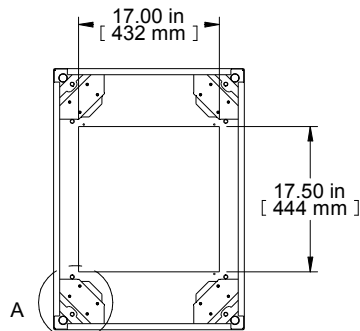

TOP VIEW
TOP OPENING

ISOMETRIC

SECTION B-B

FRONT VIEW

R.S. VIEW

BOTTOM VIEW
BOTTOM OPENING

PART NUMBERS	
C2F195631BK1	PAINTED BLACK TEXTURE
C2F195631LG1	PAINTED LIGHT GRAY TEXTURE

NOTES
Welded Assembly
See Hammond Website for Frame Accessories.

Data subject to change without notice. Isometric drawing not to scale.
Les données sont sujettes à changement sans préavis.