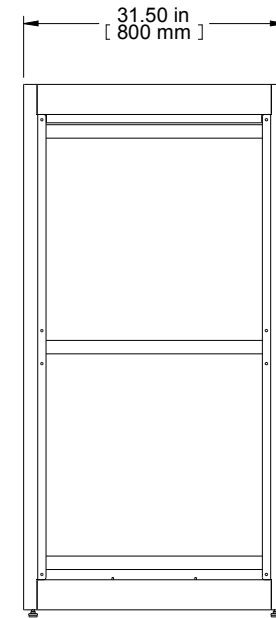

TOP VIEW
TOP OPENING

ISOMETRIC

SECTION B-B

FRONT VIEW

R.S. VIEW

BOTTOM VIEW
BOTTOM OPENING

PART NUMBERS	
C2F195631BK1	PAINTED BLACK TEXTURE
C2F195631LG1	PAINTED LIGHT GRAY TEXTURE

NOTES
Welded Assembly
See Hammond Website for Frame Accessories.

Data subject to change without notice. Isometric drawing not to scale.
Les données sont sujettes à changement sans préavis.