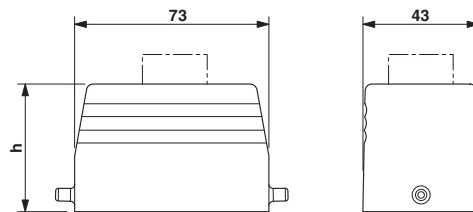

Housing - HC-B 10-TFL-72/O1STM20G - 1647077

Dimensioned drawing

Height h = 72 mm