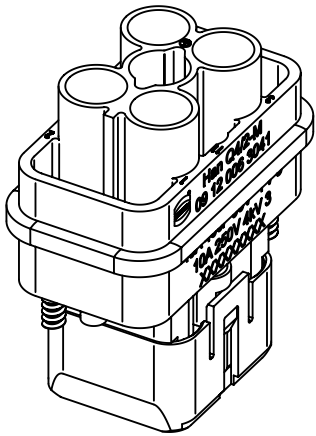

A

B

C

D

self-topping screw ISO
7049-ST 2,9x9,5-F-H

	All Dimensions in mm Original Size DIN A4		Scale 1:1	Free size tol.		Ref.	
						Sub.	
	All rights reserved Department EL PD - DE		Created by GRUBES	Inspected by SCHLEPP	Standardisation SCHMIDTM	Date 2013-06-05	State Final Release
	HARTING Electric GmbH & Co. KG D-32339 Espelkamp		Title Han Q4/2-M-c male insert			Doc-Key / ECM-Nr. 100132507/UGD/005/A 500000062727	
			Type TB	Number 09 12 006 3041		Rev. A	Page 1/1