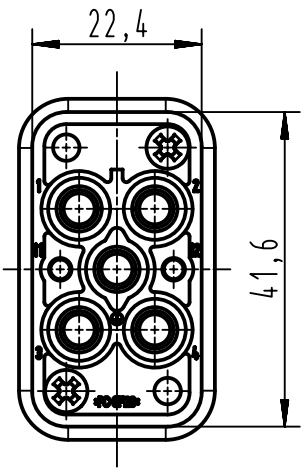

A

B

C

D

self-topping screw ISO
7049-ST 2,9x9,5-F-H

	All Dimensions in mm Original Size DIN A4		Scale 1:1	Free size tol.		Ref.	
						Sub.	
	All rights reserved Department EL PD - DE		Created by GRUBES	Inspected by SCHLEPP	Standardisation SCHMIDTM	Date 2013-06-05	State Final Release
	HARTING Electric GmbH & Co. KG D-32339 Espelkamp		Title Han Q4/2-M-c male insert			Doc-Key / ECM-Nr. 100132507/UGD/005/A 500000062727	
			Type TB	Number 09 12 006 3041		Rev. A	Page 1/1