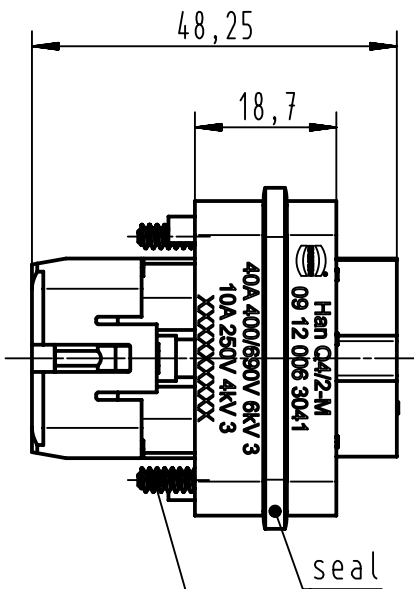

A

B

C

D

self-topping screw ISO
7049-ST 2,9x9,5-F-H

	All Dimensions in mm Original Size DIN A4		Scale 1:1	Free size tol.		Ref.	
						Sub.	
	All rights reserved Department EL PD - DE		Created by GRUBES	Inspected by SCHLEPP	Standardisation SCHMIDTM	Date 2013-06-05	State Final Release
	HARTING Electric GmbH & Co. KG D-32339 Espelkamp		Title Han Q4/2-M-c male insert			Doc-Key / ECM-Nr. 100132507/UGD/005/A 500000062727	
			Type TB	Number 09 12 006 3041		Rev. A	Page 1/1