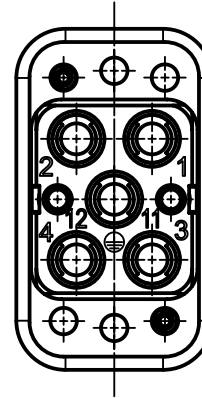

A

B

C

D

self-topping screw ISO
7049-ST 2,9x9,5-F-H

	All Dimensions in mm Original Size DIN A4		Scale 1:1	Free size tol.		Ref.	
						Sub.	
	All rights reserved Department EL PD - DE		Created by GRUBES	Inspected by SCHLEPP	Standardisation SCHMIDTM	Date 2013-06-05	State Final Release
	HARTING Electric GmbH & Co. KG D-32339 Espelkamp		Title Han Q4/2-M-c male insert			Doc-Key / ECM-Nr. 100132507/UGD/005/A 500000062727	
			Type TB	Number 09 12 006 3041		Rev. A	Page 1/1