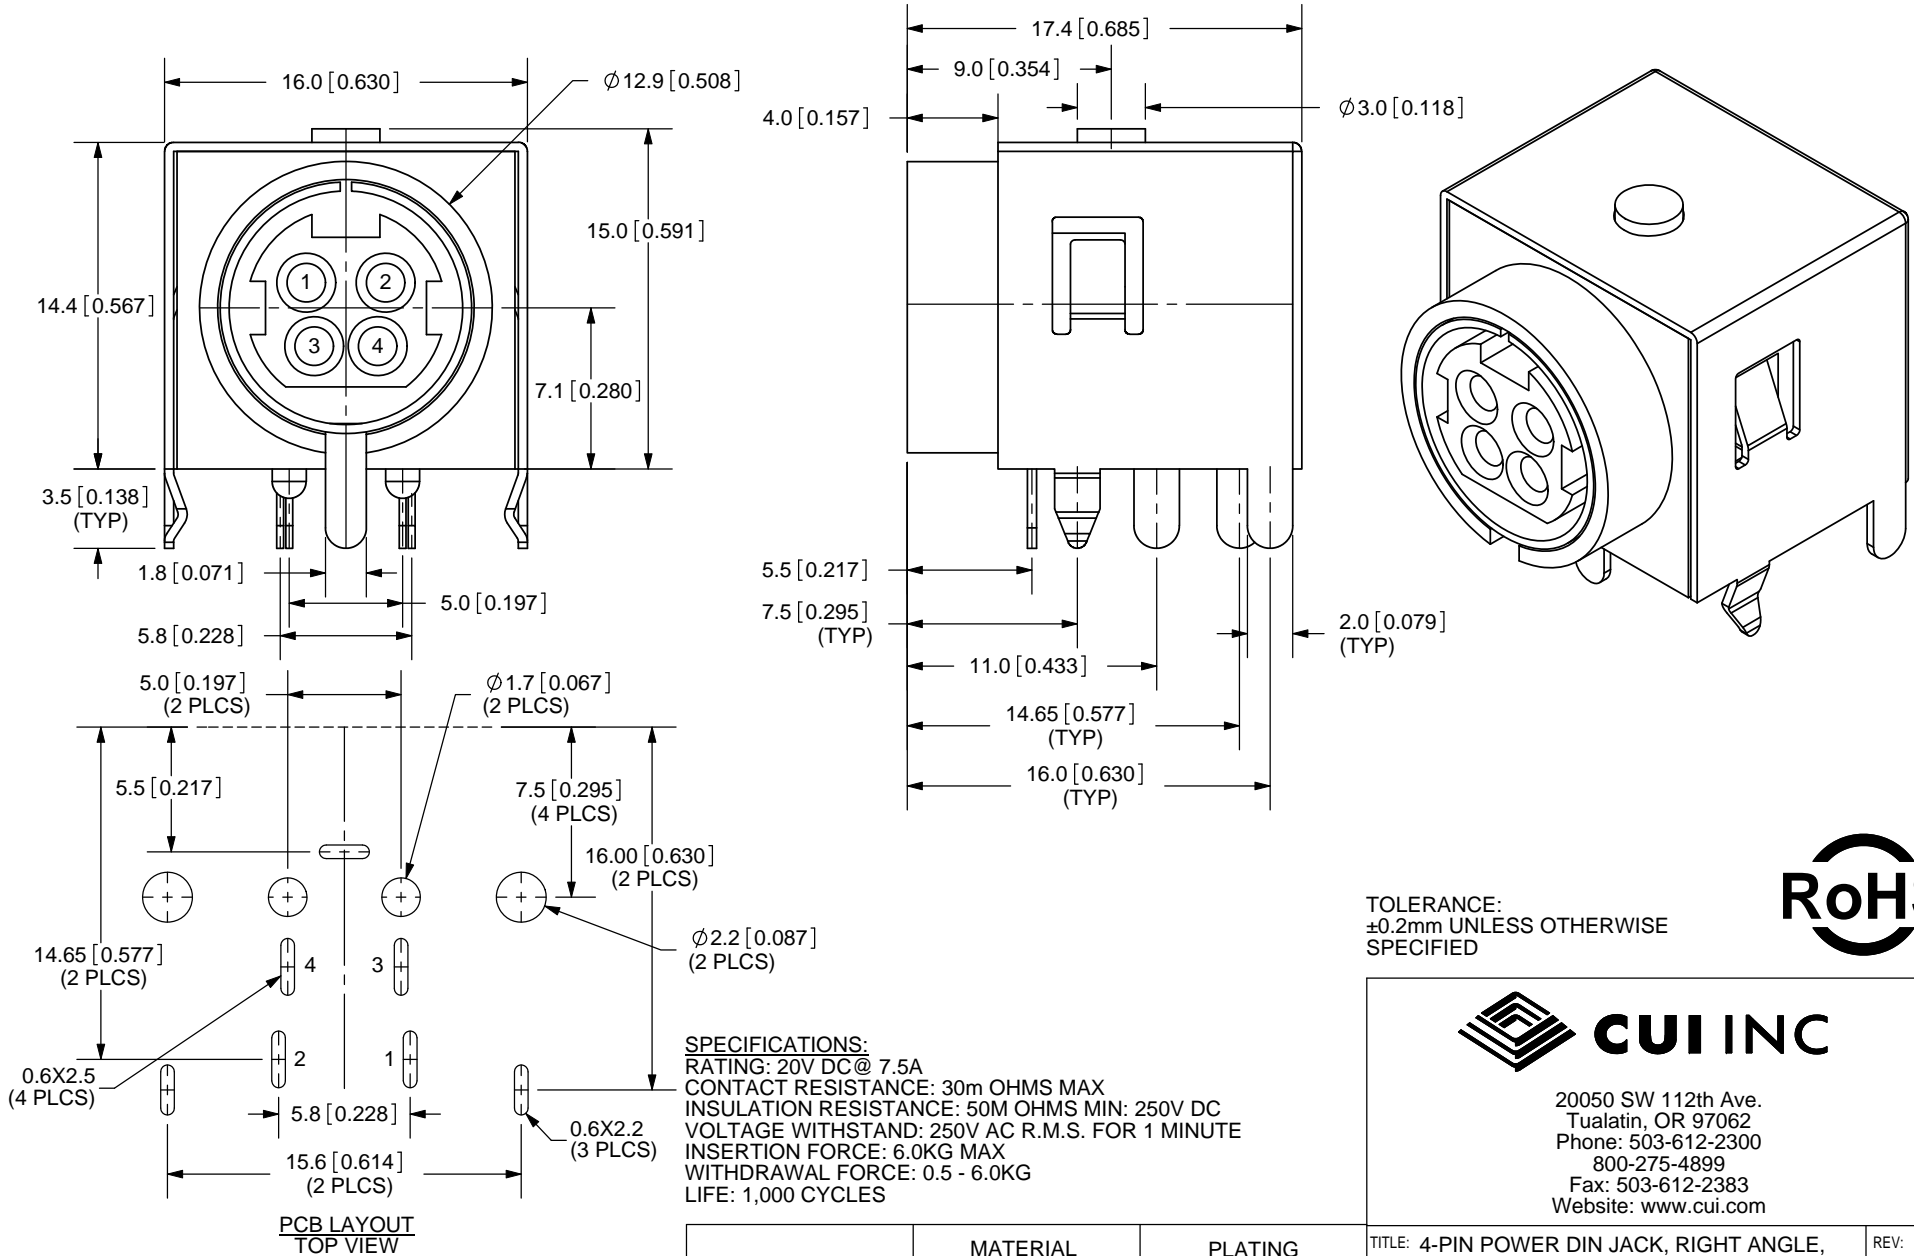

| REV. | DESCRIPTION                   | DATE       |
|------|-------------------------------|------------|
| A    | NEW DRAWING                   | 11/19/2008 |
| B    | update to title and tolerance | 9/8/2009   |

TOLERANCE:  
 ±0.2mm UNLESS OTHERWISE  
 SPECIFIED

20050 SW 112th Ave.  
 Tualatin, OR 97062  
 Phone: 503-612-2300  
 800-275-4899  
 Fax: 503-612-2383  
 Website: www.cui.com

|                | MATERIAL | PLATING | TITLE: 4-PIN POWER DIN JACK, RIGHT ANGLE, WITH SHIELDING | REV: B             |
|----------------|----------|---------|--|--------------------|
| TERMINALS 1-4  | Brass    | Tin     | PART NO. PD-40S  | UNITS: MM [INCHES] |
| EARTH TERMINAL | Brass    | Tin     |  |                    |
| SHIELD         | Steel    | Tin     | DRAWN BY: ZRJ  | APPROVED BY:       |
| HOUSING        | PBT      |         |  |                    |