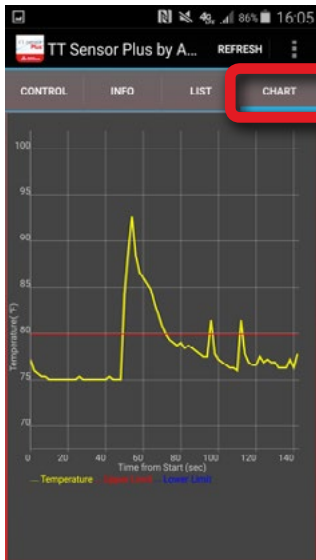

Viewing and checking data entered

Tap “**INFO**” to View TT Sensor Plus Status

- 1) Place smartphone over the TT Sensor Plus and tap “**REFRESH**” to update the “**Status**” reading (active or passive)

Note: “**Active**” status means the logging function is on and “**Passive**” status means TT Sensor Plus is not logging temperature data

Active data logging status

Passive status means there is no active data logging

Using the TT Sensor Plus Mobile Application

To view and send recorded data

Hold smart device close to the TT Sensor Plus

- 1) Tap “**LIST**” to view the data in a list format, tap “**CHART**” to view data in a graph format
- 2) Red indicates data is outside upper temperature limits; Blue indicates temperature data is outside lower temperature limits
- 3) To send data via email, tap the share icon. 

Data can be sent as a .csv file (Excel friendly).

TT Sensor Plus by A... REFRESH

CONTROL INFO LIST CHART

19	36	12/08 10:17:08	75.05 °F
20	38	12/08 10:17:10	75.05 °F
21	40	12/08 10:17:12	75.05 °F
22	42	12/08 10:17:14	75.36 °F
23	44	12/08 10:17:16	75.05 °F
24	46	12/08 10:17:18	75.05 °F
25	48	12/08 10:17:20	75.05 °F
26	50	12/08 10:17:22	84.18 °F
27	52	12/08 10:17:24	88.74 °F
28	54	12/08 10:17:26	92.70 °F
29	56	12/08 10:17:28	88.44 °F
30	58	12/08 10:17:30	86.61 °F
31	60	12/08 10:17:32	86.00 °F
32	62	12/08 10:17:34	85.40 °F
33	64	12/08 10:17:36	84.79 °F
34	66	12/08 10:17:38	83.27 °F