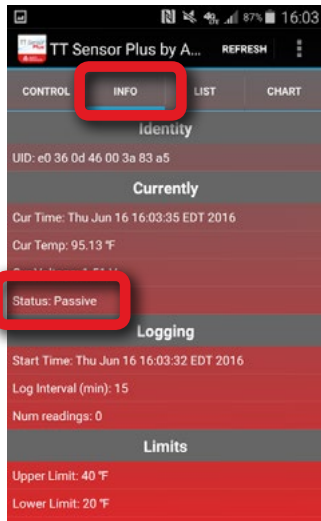

Using the TT Sensor Plus Mobile Application

Activating and Deactivating Tag

Ensure Near Field Communication (NFC) setting is enabled on your device

Tap “**CONTROL**” to set the temperature data logging interval (in seconds) and the upper and lower temperatures (for alarming purposes)

Place the smartphone over the TT Sensor Plus and tap “**Activate Tag**” (to stop logging tap “**Deactivate Tag**”)

When not in use be sure to deactivate tag to conserve battery power

Using the TT Sensor Plus Mobile Application

Viewing and checking data entered

Tap “**INFO**” to View TT Sensor Plus Status

- 1) Place smartphone over the TT Sensor Plus and tap “**REFRESH**” to update the “**Status**” reading (active or passive)

Note: “**Active**” status means the logging function is on and “**Passive**” status means TT Sensor Plus is not logging temperature data

Active data logging status

Passive status means there is no active data logging

Using the TT Sensor Plus Mobile Application

To view and send recorded data

Hold smart device close to the TT Sensor Plus

- 1) Tap “**LIST**” to view the data in a list format, tap “**CHART**” to view data in a graph format
- 2) Red indicates data is outside upper temperature limits; Blue indicates temperature data is outside lower temperature limits
- 3) To send data via email, tap the share icon. 