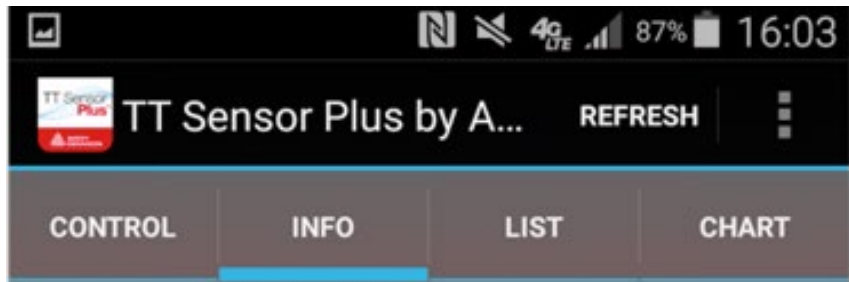

Avery Dennison TT Sensor Plus™

Quick Start Mobile Application Guide

Introduction

When the TT Sensor Plus mobile application is running, there are four main tabs at the top of the screen: **CONTROL**, **INFO**, **LIST** and **CHART**

Using the TT Sensor Plus Mobile Application

Activating and Deactivating Tag

Ensure Near Field Communication (NFC) setting is enabled on your device

Tap “**CONTROL**” to set the temperature data logging interval (in seconds) and the upper and lower temperatures (for alarming purposes)