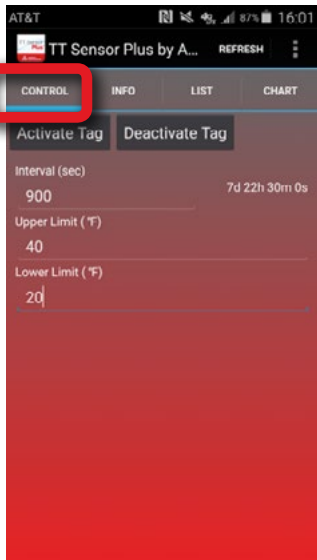

Avery Dennison TT Sensor Plus™

Quick Start Mobile Application Guide

Introduction

When the TT Sensor Plus mobile application is running, there are four main tabs at the top of the screen: **CONTROL**, **INFO**, **LIST** and **CHART**

Using the TT Sensor Plus Mobile Application

Activating and Deactivating Tag

Ensure Near Field Communication (NFC) setting is enabled on your device

Tap “**CONTROL**” to set the temperature data logging interval (in seconds) and the upper and lower temperatures (for alarming purposes)

Place the smartphone over the TT Sensor Plus and tap “**Activate Tag**” (to stop logging tap “**Deactivate Tag**”)

When not in use be sure to deactivate tag to conserve battery power

Using the TT Sensor Plus Mobile Application

Viewing and checking data entered

Tap “**INFO**” to View TT Sensor Plus Status

- 1) Place smartphone over the TT Sensor Plus and tap “**REFRESH**” to update the “**Status**” reading (active or passive)

Note: “**Active**” status means the logging function is on and “**Passive**” status means TT Sensor Plus is not logging temperature data