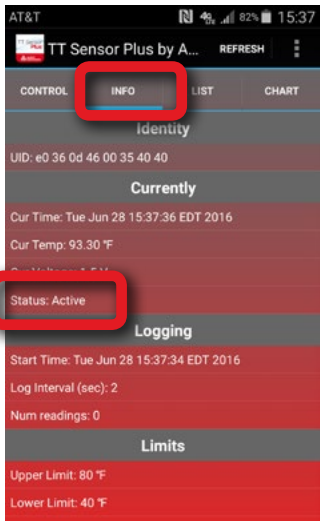

Using the TT Sensor Plus Mobile Application

Activating and Deactivating Tag

Ensure Near Field Communication (NFC) setting is enabled on your device

Tap “**CONTROL**” to set the temperature data logging interval (in seconds) and the upper and lower temperatures (for alarming purposes)

Place the smartphone over the TT Sensor Plus and tap “**Activate Tag**” (to stop logging tap “**Deactivate Tag**”)

When not in use be sure to deactivate tag to conserve battery power

Using the TT Sensor Plus Mobile Application

Viewing and checking data entered

Tap “**INFO**” to View TT Sensor Plus Status

- 1) Place smartphone over the TT Sensor Plus and tap “**REFRESH**” to update the “**Status**” reading (active or passive)

Note: “**Active**” status means the logging function is on and “**Passive**” status means TT Sensor Plus is not logging temperature data

Active data logging status

Passive status means there is no active data logging

Using the TT Sensor Plus Mobile Application

To view and send recorded data

Hold smart device close to the TT Sensor Plus

- 1) Tap “**LIST**” to view the data in a list format, tap “**CHART**” to view data in a graph format
- 2) Red indicates data is outside upper temperature limits; Blue indicates temperature data is outside lower temperature limits
- 3) To send data via email, tap the share icon. 