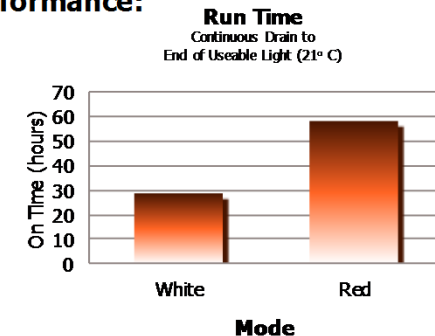

Performance:

Tested according to ANSI/NEMA FL 1 Standards.

Important Notice

This datasheet contains information specific to products manufactured at the time of its publication
Contents herein do not constitute a warranty
©Energizer / All Rights Reserved