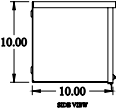

 **PART No. C3RWT1060**  
for more information visit  
[www.hammmfg.com](http://www.hammmfg.com)  
Data subject to change without notice  
Isometric drawing Not to Scale

FRONT VIEW

10.00

10.00

SIDE VIEW

TOP VIEW

FRONT VIEW

SIDE VIEW

60.00

BOTTOM VIEW