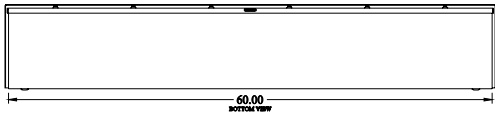

 **PART No. C3RWT1060**  
for more information visit  
[www.hammmfg.com](http://www.hammmfg.com)  
Data subject to change without notice  
Isometric drawing Not to Scale

FRONT VIEW

10.00

10.00

SIDE VIEW

TOP VIEW

FRONT VIEW

SIDE VIEW

60.00

BOTTOM VIEW