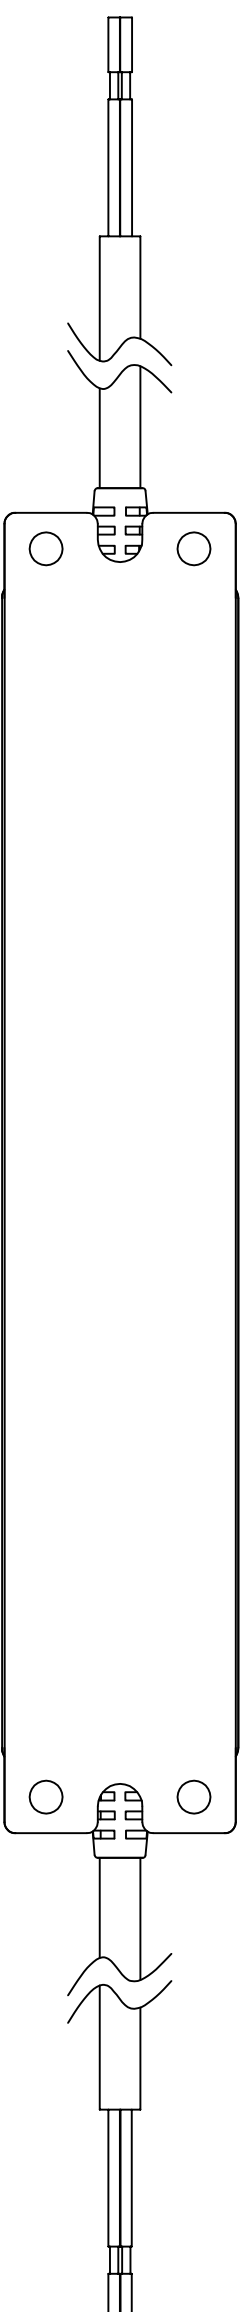

TOP VIEW

SIDE VIEW

BOTTOM VIEW

(unit : mm)  
 MODEL ALC100  
**TDK-Lambda**  
 PA625-02-01D