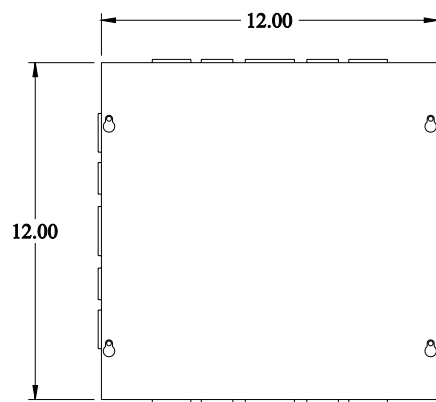

PART No. CSKO12124

for more information visit

www.hammfg.com

Data subject to change without notice

Isometric drawing Not to Scale

TOP VIEW

ISOMETRIC VIEW

SIDE VIEW

FRONT VIEW

SIDE VIEW

BOTTOM VIEW