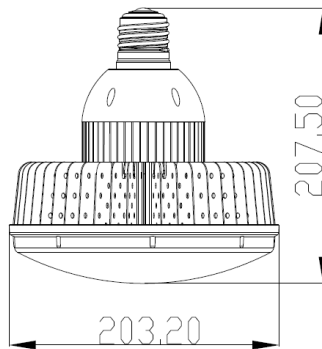

Applications

- LED Bay Lighting 160 - 200W

Description

The LRS series provides excellent thermal performance and design flexibility for LED lighting applications. The LRS series stamped heatsinks provide lower thermal resistance than traditional extruded, cold forged, and die-cast heatsinks. High aspect ratio fin provides excellent heat transfer capability. Various material finishes are available for enhanced thermal performance.

General

RoHS	Lead-Free. Fully compliant to RoHS Directive 2011/65/EU
Packaging :	Box
Storage Temperature:	-40°C to +150°C

Performance & Mechanical

Part Number	*Heat Dissipation	Dimension (mm) D x H	Fin Surface Area (cm ²)	Weight (kg)	Kit Solution
LRS285200TW	200W	285 x 150	9675	1.4	
LRS285200TWK	200W	292 x 404	9675	2.9	Diffuser, Housing, Connector
LRS285200UF	180W	285 x 150	9675	1.4	
LRS285200UFK	180W	292 x 404	9675	2.9	Diffuser, Housing, Connector

Mechanical Specifications

Mechanical Specifications

Long Sleeve with Ring

Long Sleeve with E39/40 Connector

Short Sleeve with Ring

Short Sleeve with E39/40 Connector