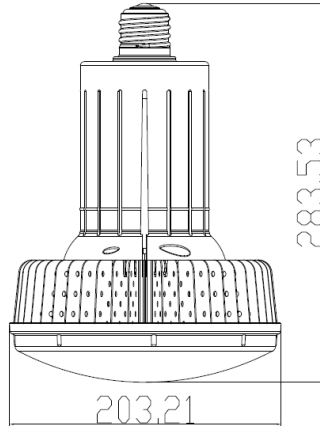

General

RoHS	Lead-Free. Fully compliant to RoHS Directive 2011/65/EU
Packaging :	Box
Storage Temperature:	-40°C to +150°C

Performance & Mechanical

Part Number	*Heat Dissipation	Dimension (mm) D x H	Fin Surface Area (cm ²)	Weight (kg)	Kit Solution
LRS285200TW	200W	285 x 150	9675	1.4	
LRS285200TWK	200W	292 x 404	9675	2.9	Diffuser, Housing, Connector
LRS285200UF	180W	285 x 150	9675	1.4	
LRS285200UFK	180W	292 x 404	9675	2.9	Diffuser, Housing, Connector

Mechanical Specifications

Mechanical Specifications

Long Sleeve with Ring

Long Sleeve with E39/40 Connector

Short Sleeve with Ring

Short Sleeve with E39/40 Connector