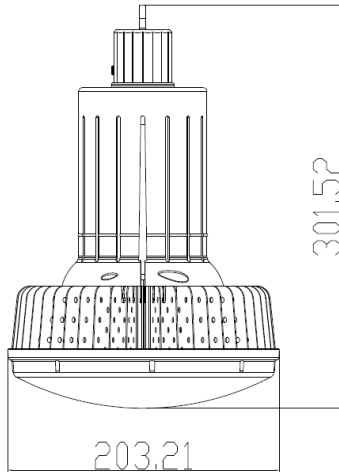

Ordering Information

Model	Finish	Option					
LRS285200	UF	K					
	↓	↓					
	Code	Spec.	Code	Description	Connector	Sleeve	Diffuser
	UF	No Finish	Blank	Heatsink only	NA	NA	NA
	TW	Thermal Coating White	K	Heatsink with Accessories	E39/E40	Long	White
			L		E39/E40	Long	Clear
			M		E39/E40	Short	White
			N		E39/E40	Short	Clear
			R		Ring	Long	White
			S		Ring	Long	Clear
			T		Ring	Short	White
			U		Ring	Short	Clear

General

RoHS	Lead-Free. Fully compliant to RoHS Directive 2011/65/EU
Packaging :	Box
Storage Temperature:	-40°C to +150°C

Performance & Mechanical

Part Number	*Heat Dissipation	Dimension (mm) D x H	Fin Surface Area (cm ²)	Weight (kg)	Kit Solution
LRS285200TW	200W	285 x 150	9675	1.4	
LRS285200TWK	200W	292 x 404	9675	2.9	Diffuser, Housing, Connector
LRS285200UF	180W	285 x 150	9675	1.4	
LRS285200UFK	180W	292 x 404	9675	2.9	Diffuser, Housing, Connector

Mechanical Specifications

Mechanical Specifications

Long Sleeve with Ring

Long Sleeve with E39/40 Connector

Short Sleeve with Ring

Short Sleeve with E39/40 Connector