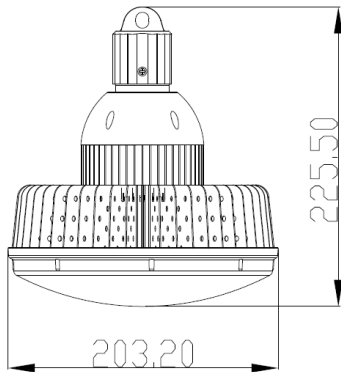

General

RoHS	Lead-Free. Fully compliant to RoHS Directive 2011/65/EU
Packaging :	Box
Storage Temperature:	-40°C to +150°C

Performance & Mechanical

Part Number	*Heat Dissipation	Dimension (mm) D x H	Fin Surface Area (cm ²)	Weight (kg)	Kit Solution
LRS285200TW	200W	285 x 150	9675	1.4	
LRS285200TWK	200W	292 x 404	9675	2.9	Diffuser, Housing, Connector
LRS285200UF	180W	285 x 150	9675	1.4	
LRS285200UFK	180W	292 x 404	9675	2.9	Diffuser, Housing, Connector

Mechanical Specifications

Mechanical Specifications

Long Sleeve with Ring

Long Sleeve with E39/40 Connector

Short Sleeve with Ring

Short Sleeve with E39/40 Connector