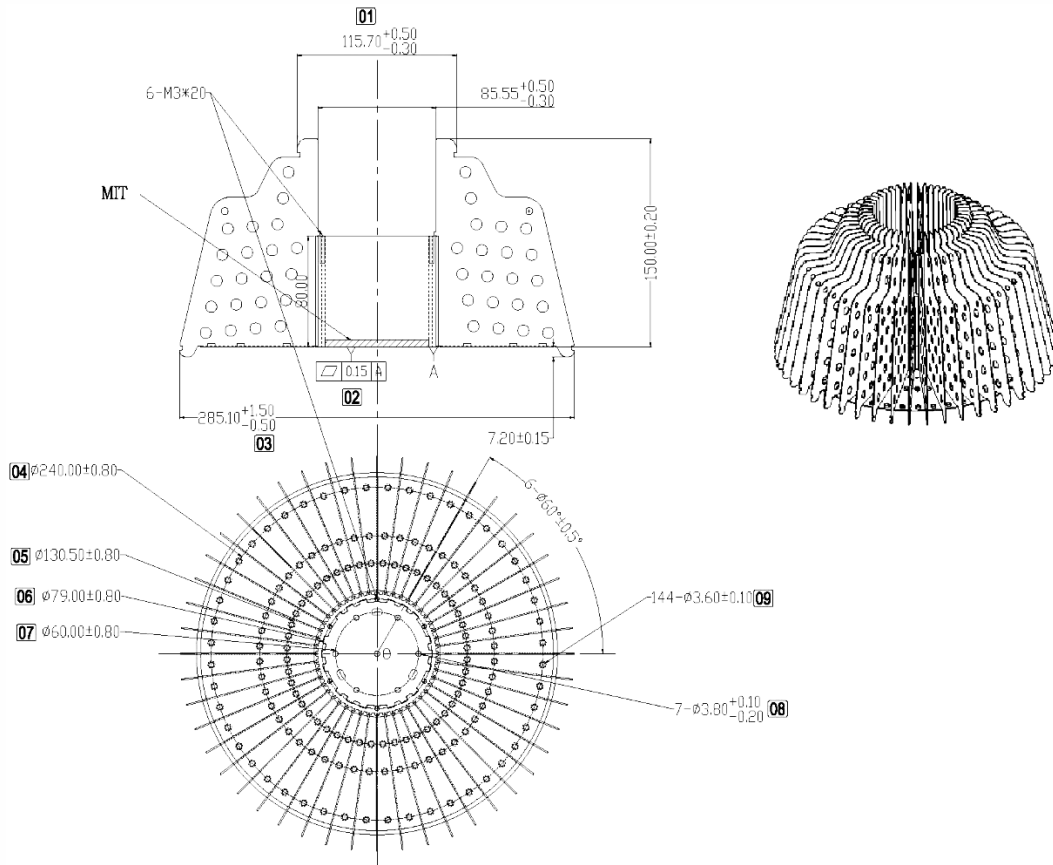

General

RoHS	Lead-Free. Fully compliant to RoHS Directive 2011/65/EU
Packaging :	Box
Storage Temperature:	-40°C to +150°C

Performance & Mechanical

Part Number	*Heat Dissipation	Dimension (mm) D x H	Fin Surface Area (cm ²)	Weight (kg)	Kit Solution
LRS285200TW	200W	285 x 150	9675	1.4	
LRS285200TWK	200W	292 x 404	9675	2.9	Diffuser, Housing, Connector
LRS285200UF	180W	285 x 150	9675	1.4	
LRS285200UFK	180W	292 x 404	9675	2.9	Diffuser, Housing, Connector

Mechanical Specifications

Mechanical Specifications

Long Sleeve with Ring

Long Sleeve with E39/40 Connector

Short Sleeve with Ring

Short Sleeve with E39/40 Connector