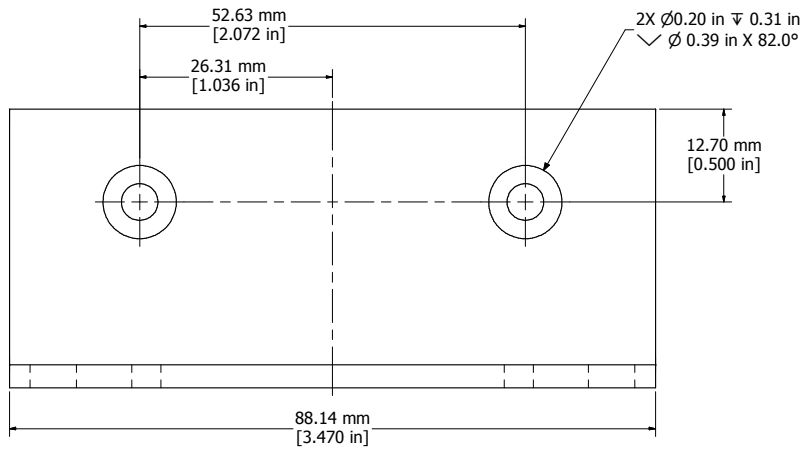

TOP VIEW

FRONT VIEW

SIDE VIEW

ISOMETRIC VIEW

RM2UMTGFL	
Sold in Pairs	
Finish - Black Textured Powder Paint	
Hardware - 4x #10-32 x 3/8" Black Philips Flathead Screws	
	HAMMOND MANUFACTURING™
RM2UMTGFL	
www.hammondmfg.com	