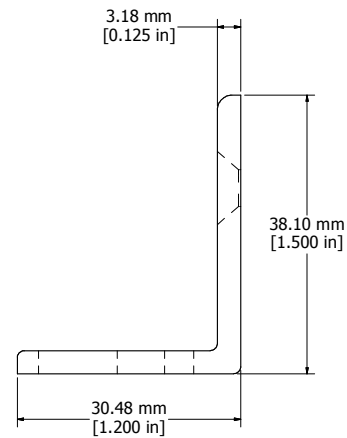

TOP VIEW

FRONT VIEW

SIDE VIEW

ISOMETRIC VIEW

RM2UMTGFL	
Sold in Pairs	
Finish - Black Textured Powder Paint	
Hardware - 4x #10-32 x 3/8" Black Philips Flathead Screws	
	HAMMOND MANUFACTURING™
RM2UMTGFL	
www.hammondmfg.com	