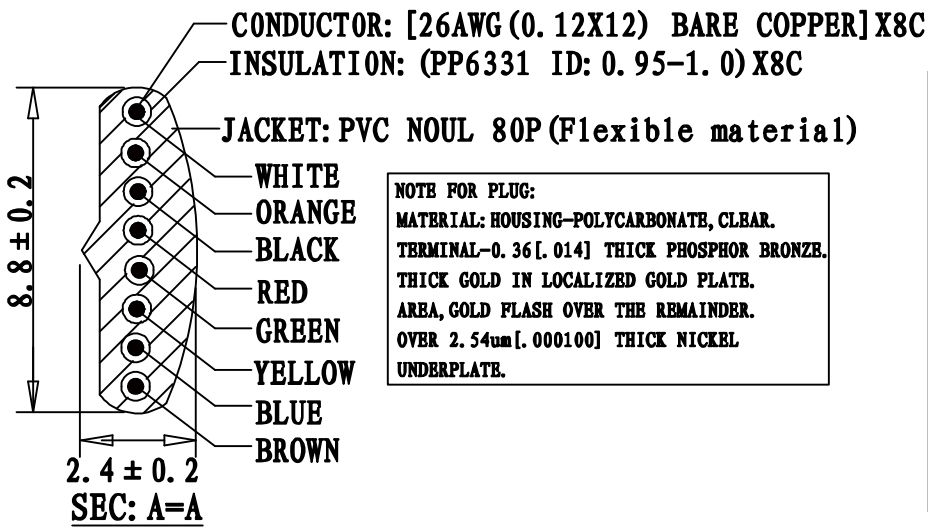

PACKAGE: INDIVIDUAL PE BAG.

P1		P2
1	WHITE	1
2	ORANGE	2
3	BLACK	3
4	RED	4
5	GREEN	5
6	YELLOW	6
7	BLUE	7
8	BROWN	8

PART NO	DRAWING NO	COLOR	RETRACTED LENGTH ("L1")	EXTENDED LENGTH ("L2")
522-26-8800-BL-0005F	A	Black	2.14FT-2.46FT	5.0FT-5.75FT
522-26-8800-BL-0007F	B	Black	3.12FT-3.44FT	7.0FT-8.05FT
522-26-8800-BL-0010F	C	Black	4.76FT-5.08FT	10.0FT-11.5FT
522-26-8800-BL-0012F	D	Black	5.25FT-5.57FT	12.0FT-13.8FT
522-26-8800-BL-0014F	E	Black	6.07FT-6.39FT	14.0FT-16.1FT
522-26-8800-BL-0025F	F	Black	10.34FT-10.66FT	25.0FT-28.75FT

REVISE	VERSION	BASIS	CONTENTS
12-02-20	A/0	T0210A	NEW DRAWING

CnC Tech, LLC			
Industrial Cable and Connector Technology			
DRAWING NO: 671-332		CUSTOMER: L-671	
ITEM NO: 8C COILD CORD P+P PLUG		UNIT: mm	
DATE: 2012-02-20		ISSUE (A/0)	
DRAWN:	QE:	QA:	
SALES DEPT:		SALES MANAGER:	