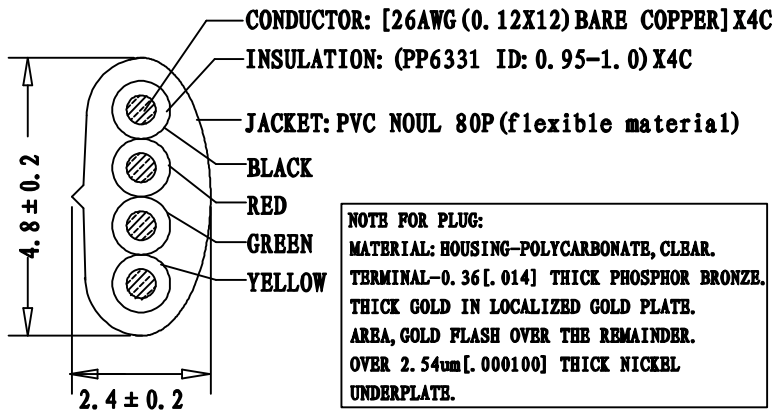

PACKAGE: INDIVIDUAL PE BAG.

4P4C 50U"

4P4C 50U"

500g Weight

SEC:A-A

TERMINATION:

P1	P2	COLOR
1	4	BLACK
2	3	RED
3	2	GREEN
4	1	YELLOW

PART NO	DRAWING NO	BUYER COLOR	VENDOR COLOR	RETRACTED LENGTH ("L3")	CUSTOMER Accepted ("L2")	CUT LENGTH "L1"
520-26-4400-BL-0005F	A	Black	BLACK LIGHT	330 ± 30	5.0FT-5.75FT	2300-2400
520-26-4400-BL-0007F	B	Black	BLACK LIGHT	470 ± 30	7.0FT-8.05FT	3000-3200
520-26-4400-BL-0010F	C	Black	BLACK LIGHT	630 ± 50	10.0FT-11.5FT	4300-4500
520-26-4400-BL-0012F	D	Black	BLACK LIGHT	800 ± 50	12.0FT-13.8FT	5200-5400
520-26-4400-BL-0014F	E	Black	BLACK LIGHT	850 ± 50	14.0FT-16.1FT	5800-6000
520-26-4400-BL-0025F	F	Black	BLACK LIGHT	1900 ± 50	25.0FT-28.75FT	10800-11000

REVISE	VERSION	BASIS	CONTENTS
12-02-17	A/0	T0210A	NEW DRAWING

CnC Tech, LLC		
Industrial Cable and Connector Technology		
DRAWING NO: 671-299	CUSTOMER: L-671	
ITEM NO: 4C COILD CORD P+P PLUG	UNIT: mm	
DATE: 2012-02-17	ISSUE: (A/0)	
DRAWN:	QE:	QA:
SALES DEPT:	SALES MANAGER:	