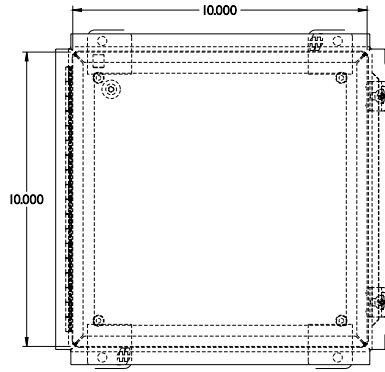

PART No. 1414PHJ6LP

for more information visit
www.hammfg.com

Data subject to change without notice

TOP VIEW

ISOMETRIC VIEW

BACK VIEW

LEFT SIDE VIEW

FRONT VIEW

RIGHT SIDE VIEW

BOTTOM VIEW