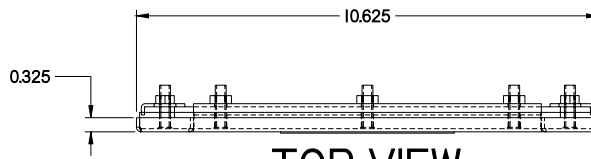

PART No. 1481WNSS41308

for more information visit  
[www.hammfg.com](http://www.hammfg.com)

Data subject to change without notice

ISOMETRIC VIEW

TOP VIEW

REAR VIEW

FRONT VIEW

SIDE VIEW