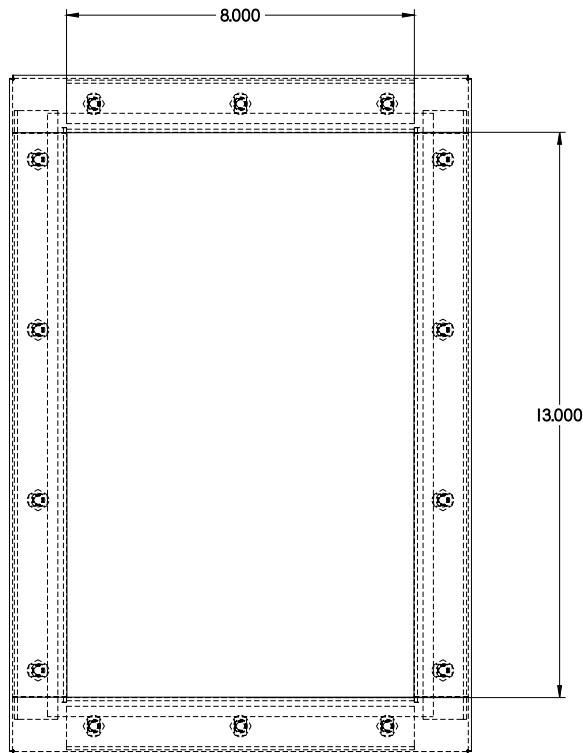

PART No. 1481WNSS41308

for more information visit  
[www.hammfg.com](http://www.hammfg.com)

Data subject to change without notice

ISOMETRIC VIEW

TOP VIEW

REAR VIEW

FRONT VIEW

SIDE VIEW