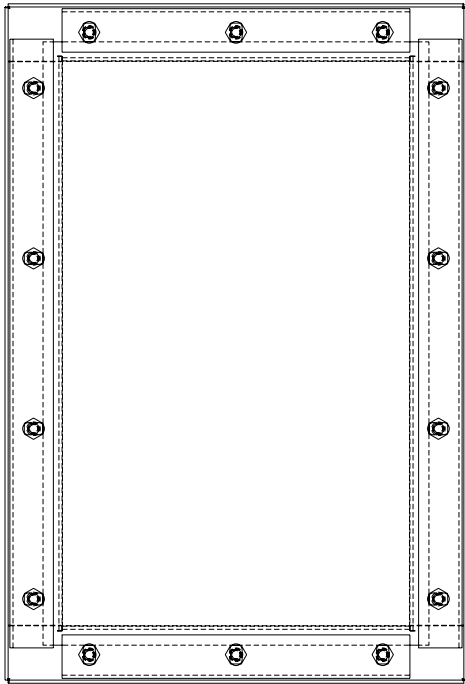

PART No. 1481WNSS41308

for more information visit  
[www.hammfg.com](http://www.hammfg.com)

Data subject to change without notice

ISOMETRIC VIEW

TOP VIEW

REAR VIEW

FRONT VIEW

SIDE VIEW