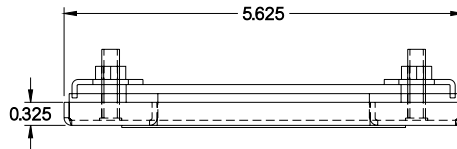

PART No. 1481WN4SS0503

for more information visit
www.hammfg.com

Data subject to change without notice

TOP VIEW

ISOMETRIC VIEW

REAR VIEW

FRONT VIEW

SIDE VIEW