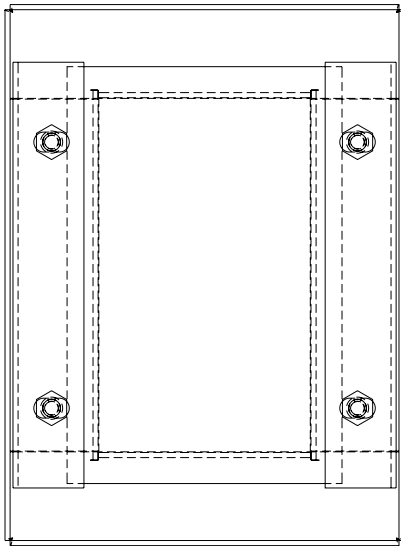

PART No. 1481WN4SS0503

for more information visit
www.hammfg.com

Data subject to change without notice

TOP VIEW

ISOMETRIC VIEW

REAR VIEW

FRONT VIEW

SIDE VIEW