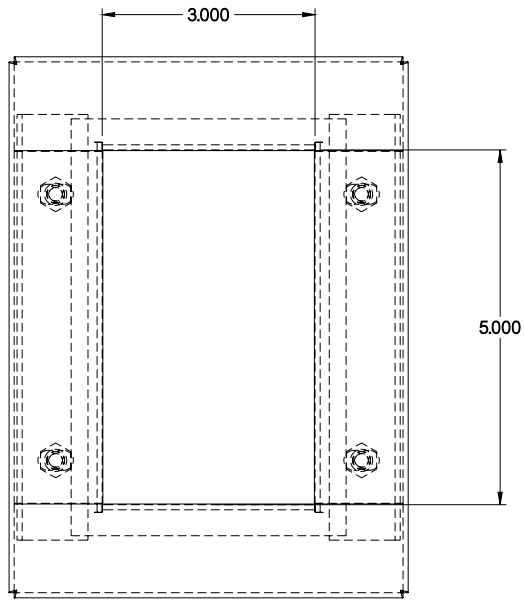

PART No. 1481WN4SS0503

for more information visit
www.hammfg.com

Data subject to change without notice

TOP VIEW

ISOMETRIC VIEW

REAR VIEW

FRONT VIEW

SIDE VIEW