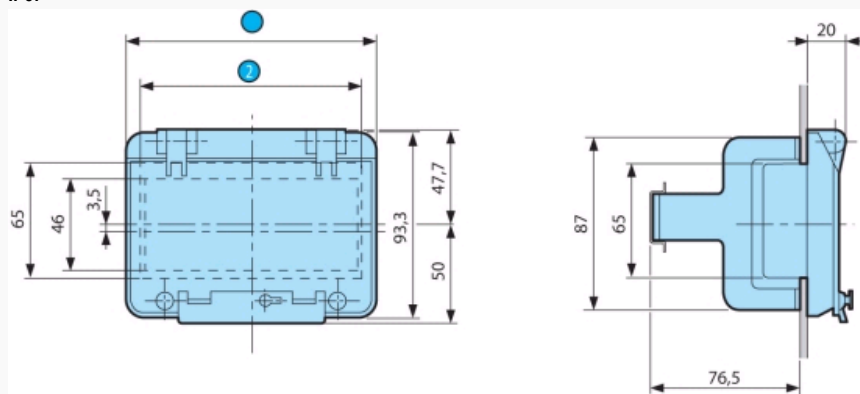

Faceplates MA Part number 89750161

- IP67 : sealing on front panel, panel-mounting of the Millenium 3
- .IP40 : direct access to the front of the controller, possibility of labelling (laser marking)

Part numbers

Type	Description
89750161	MA IP67 sealed faceplate for the following products : - XD10 + XR06 or XN03 or XN05 or XA04- CD20 or XD26- XD10 + XN03 or XN05 + XR06 or XA04- XD10 + XR10 or XR14

Specifications

Dimensions (mm)

IP67

N°	Legend
①	88750160 = 91 88750161 = 162 88750162 = 257.4
②	88750160 = 76.5 88750161 = 147.5 88750162 = 248.5