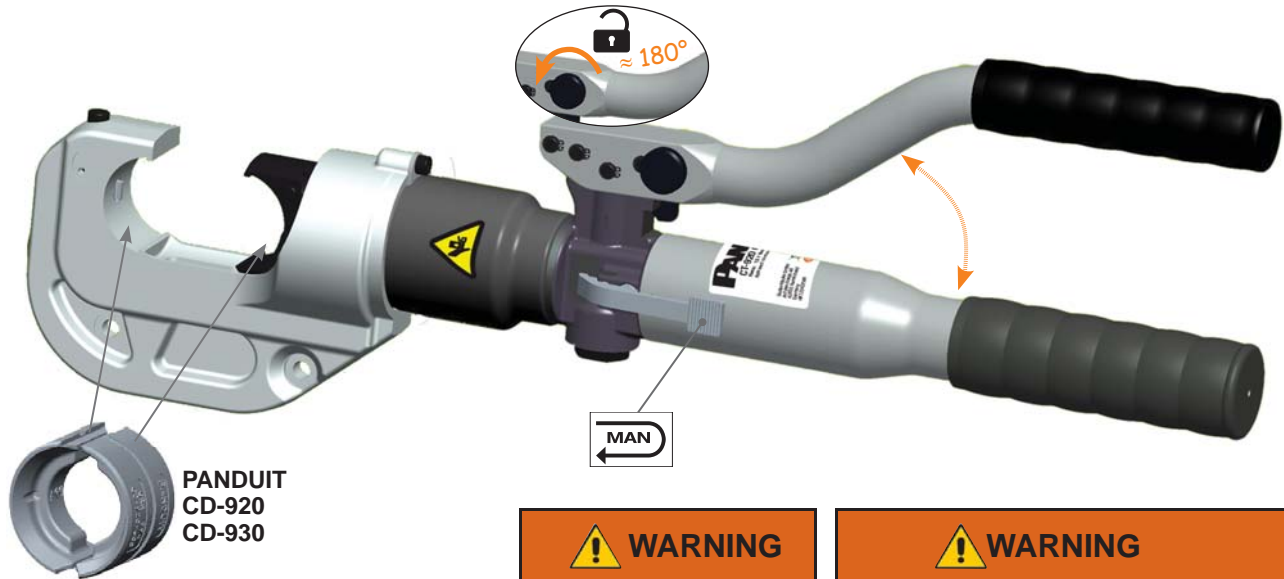

Serialnumber

BlackFin

CT-920 Series

Instruction Manual

PANDUIT
CD-920
CD-930

 +104°F +40°C -4°F -20°C	 12.1 Top (108 kN)	 13.9 lbs 6.3 kg	 <70dB	 VIBR <2.5m/s ²
 AUTO	 MAN	 Bio	 2 years Warranty	 World wide Tool Service
 42mm	 1 2			