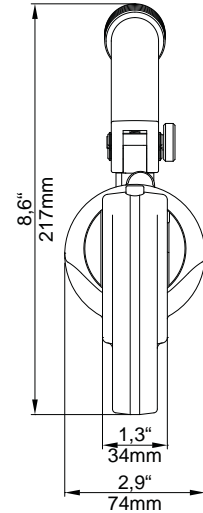

2

3

datecode

Year	Code	Month	Code	Month	Code
2016	K	Jan.	N	July	V
2017	L	Feb.	P	Aug.	W
2018	M	Mar.	Q	Sept.	X
2019	N	Apr.	R	Oct.	Y
2020	P	May	S	Nov.	Z
2021	Q	June	T	Dec.	1

304711 batch# e.g. 304711

KS datecode e.g. K = 2016; S = May

142 consecutive# e.g. „142“ = tool # 142