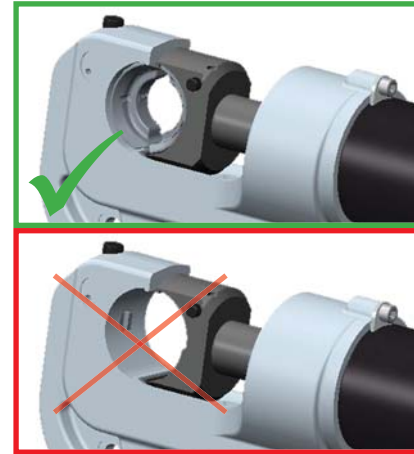

CT-920 Series

PANDUIT

1.

2.

3.

4.

3 years or 10.000 cycles

Authorised Service Center

OLD
PART REPLACEMENT
NEW

SAFETY

Authorised Service Center

EN 50110

Authorised Service Center

MAIL TO:
WEEE-Abholung@
Klauke.Textron.com