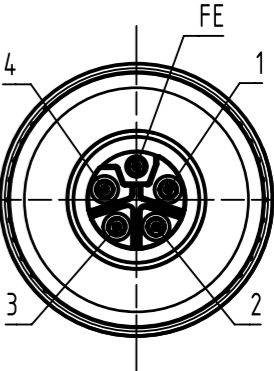

contact face acc. to
IEC 61076-2-111

complete length when assembled app. 52mm

SW17

SW20

SW17

Cable range: $\varnothing 5.8 - \varnothing 13.5\text{mm}$

	All Dimensions in mm Original Size DIN A3		Scale 1.5:1	Free size tol.		Ref.	
	All rights reserved Department EC PD - RO		Created by DRAGHICI	Inspected by STOICA	Standardisation SCHREIER	Date 2017-08-01	State Final Release
HARTING Electronics GmbH D-32339 Espelkamp		Title M12 Power IDC female L-coded				Doc-Key / ECM-Nr. 100585566/UGD/007/D 500000123084	
		Type TB	Number 21032962505			Rev. D	Page 1/1