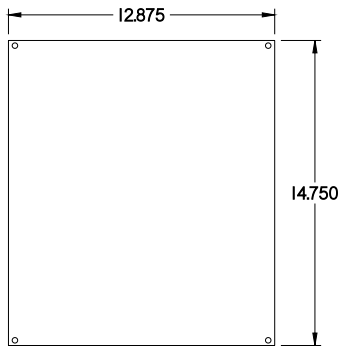

PART No. 1414N4PHSSO6

for more information visit
www.hammfg.com

Data subject to change without notice

TOP VIEW

ISOMETRIC VIEW

BACK VIEW

LEFT SIDE VIEW

FRONT VIEW

RIGHT SIDE VIEW

INNER PANEL

BOTTOM VIEW