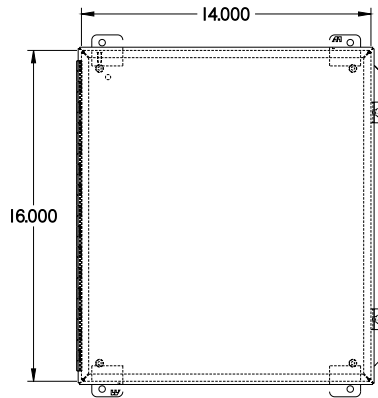

PART No. 1414N4PHSSO6

for more information visit
www.hammfg.com

Data subject to change without notice

TOP VIEW

ISOMETRIC VIEW

BACK VIEW

LEFT SIDE VIEW

FRONT VIEW

RIGHT SIDE VIEW

INNER PANEL

BOTTOM VIEW