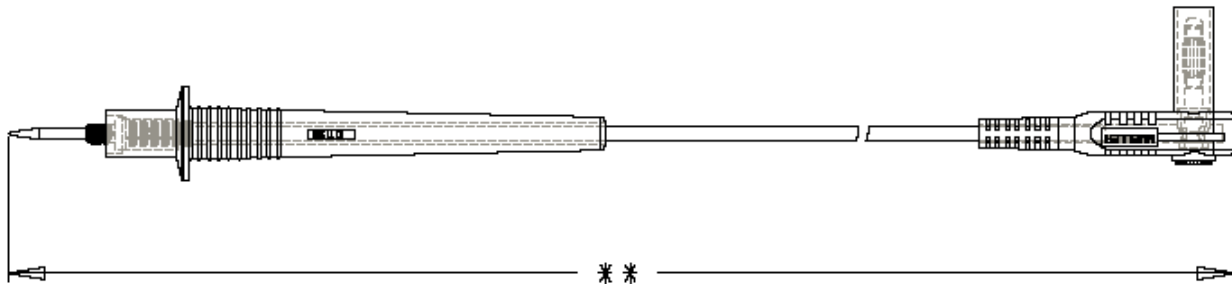

**Part Number: BU-2241-D-48-\***  
**Description: Multiple Feature Test Prod to  
Right Angle Shrouded Banana Plug**

3007

- **Multiple Feature Test Prod to Right Angle Shrouded Banana**
- **Material: Needle: Stainless steel; Banana Plug: Nickel-plated brass;  
Housing: ABS;  
Hook-up wire: #18 AWG (65/36) tinned copper with 90° C  
PVC insulation;**
- **\*\* Length: 53.5 "(1.36m); Wire length: 48"(1.22m)**
- **\* Std. Colors: -0 Black -2 Red**
- **Rating: 1000V Category II, 20 Amps**
- **RoHS Compliant**