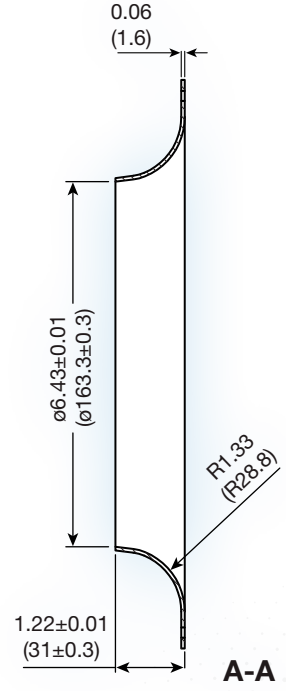

IR-250

Fits Fan Size: UF250APA
 Construction: galvanized steel