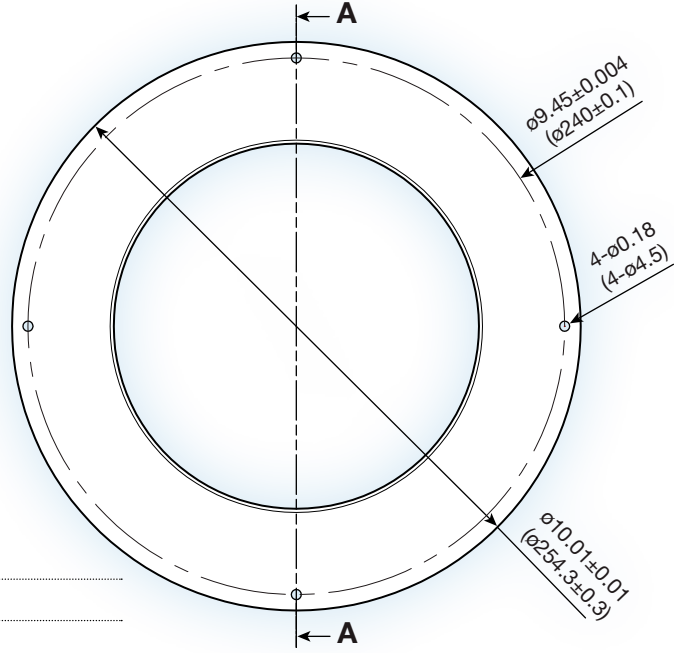

IR-250

Fits Fan Size: UF250APA
 Construction: galvanized steel