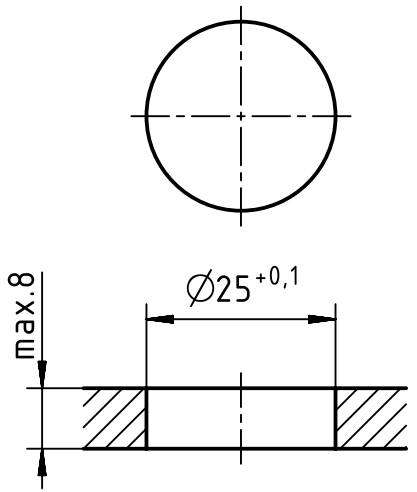

1 2 3 4 5 6

panel cut out  
(1:1)

Plastic snap ring  
- Male (blue)

Plastic snap ring  
- Female (gray)

|   |   |  |                       |                             |  |
|---|---|--|-----------------------|-----------------------------|--|
|   | All rights reserved<br>Department EL PD - DE<br>HARTING Electric GmbH & Co. KG<br>D-32339 Espelkamp | All Dimensions in mm<br>Original Size DIN A4 | Scale<br>2:1          | Free size tol.              | Ref.<br>Sub.   |
|   |   | Created by<br>KLASSEN P                      | Inspected by<br>RIEPE | Standardisation<br>TIEMANNA | Date<br>2017-02-15                                       |
| Title<br>Han M23 Cable to cable housing 7-12 mm |   |  |                       |                             | Doc-Key / ECM-Nr.<br>100708294/UGD/000/B<br>500000115544 |
| Type<br>TB                                      |   | Number<br>09 15 100 0310                     |                       |                             | Rev.<br>B  |
|   |   |  |                       |                             | Page<br>1/1  |