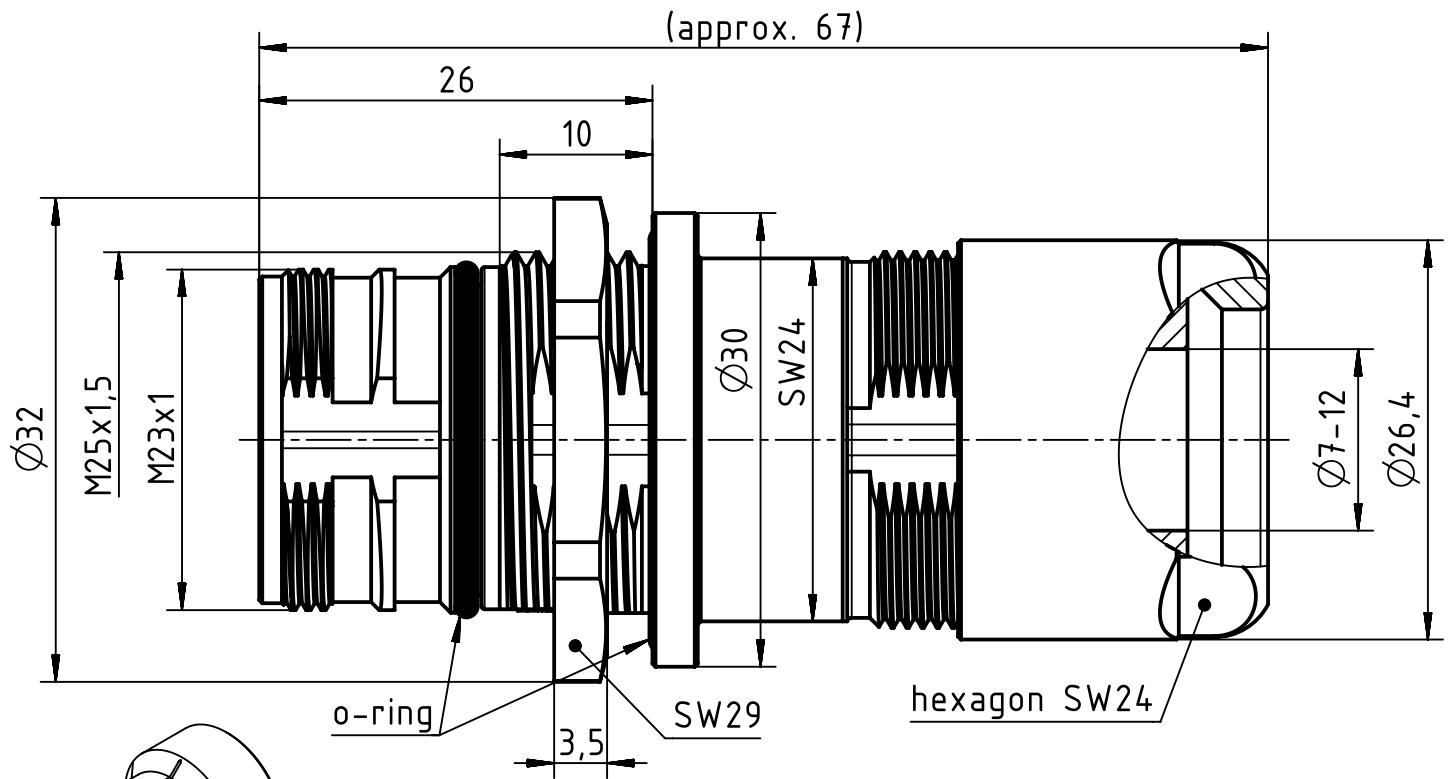

1 2 3 4 5 6

panel cut out  
(1:1)

Plastic snap ring  
- Male (blue)

Plastic snap ring  
- Female (gray)

|   |   |  |                       |                             |  |
|---|---|--|-----------------------|-----------------------------|--|
|   | All rights reserved<br>Department EL PD - DE<br>HARTING Electric GmbH & Co. KG<br>D-32339 Espelkamp | All Dimensions in mm<br>Original Size DIN A4 | Scale<br>2:1          | Free size tol.              | Ref.<br>Sub.   |
|   |   | Created by<br>KLASSEN P                      | Inspected by<br>RIEPE | Standardisation<br>TIEMANNA | Date<br>2017-02-15                                       |
| Title<br>Han M23 Cable to cable housing 7-12 mm |   |  |                       |                             | Doc-Key / ECM-Nr.<br>100708294/UGD/000/B<br>500000115544 |
| Type<br>TB                                      |   | Number<br>09 15 100 0310                     |                       |                             | Rev.<br>B  |
|   |   |  |                       |                             | Page<br>1/1  |