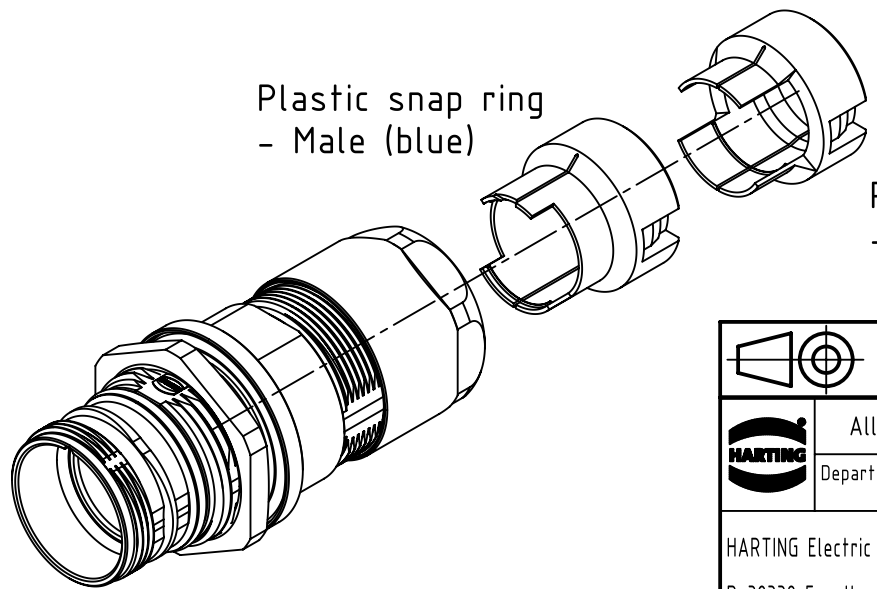

1 2 3 4 5 6

panel cut out  
(1:1)

Plastic snap ring  
- Male (blue)

Plastic snap ring  
- Female (gray)

|   |   |  |                       |                             |  |
|---|---|--|-----------------------|-----------------------------|--|
|   | All rights reserved<br>Department EL PD - DE<br>HARTING Electric GmbH & Co. KG<br>D-32339 Espelkamp | All Dimensions in mm<br>Original Size DIN A4 | Scale<br>2:1          | Free size tol.              | Ref.<br>Sub.   |
|   |   | Created by<br>KLASSEN P                      | Inspected by<br>RIEPE | Standardisation<br>TIEMANNA | Date<br>2017-02-15                                       |
| Title<br>Han M23 Cable to cable housing 7-12 mm |   |  |                       |                             | Doc-Key / ECM-Nr.<br>100708294/UGD/000/B<br>500000115544 |
| Type<br>TB                                      |   | Number<br>09 15 100 0310                     |                       |                             | Rev.<br>B  |
|   |   |  |                       |                             | Page<br>1/1  |