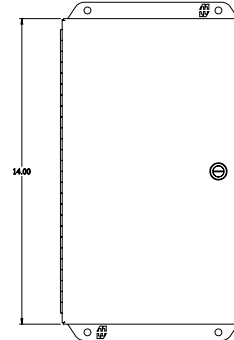

PART No. EJ1486

for more information visit
www.hammfg.com

Data subject to change without notice

Isometric drawing Not to Scale

TOP VIEW

ISOMETRIC VIEW

INNER PANEL

BACK VIEW

SIDE VIEW

FRONT VIEW

SIDE VIEW

BOTTOM VIEW