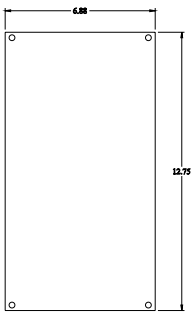

PART No. EJ1486

for more information visit
www.hammfg.com

Data subject to change without notice

Isometric drawing Not to Scale

TOP VIEW

ISOMETRIC VIEW

INNER PANEL

BACK VIEW

SIDE VIEW

FRONT VIEW

SIDE VIEW

BOTTOM VIEW