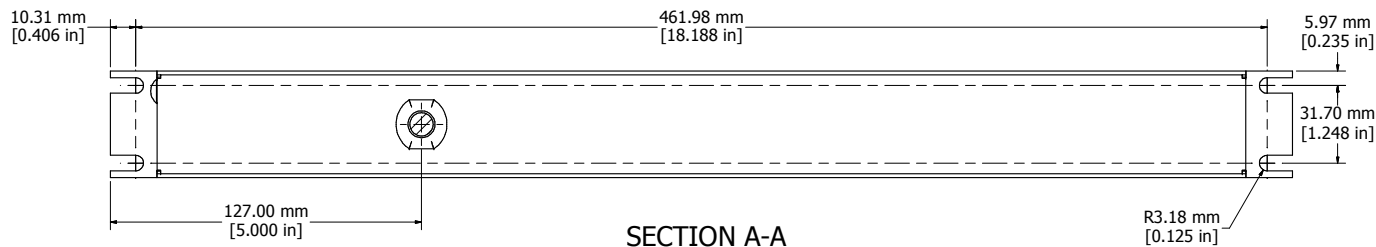

ISOMETRIC VIEW

1582H6**S**	
Finish - Front	- Black Painted Steel
Back	- Black Painted Steel
Rated	- 125 VAC, 60 Hz, 15 Amps
Approvals	- CSA Certified Standards C22.2 (No. 21-95, 42-99) - CSA No. 8-M1986
Surge Specs	- 780 Joules, 54000 Amps Transient Current - Protection in 3 AC Modes (L-N, N-G, L-G)
Colours & Cord Length	
1582H6A1SBK	- Black w/ 6' Foot Power Cord (NEMA 5-15P)
1582H6A1S	- ASA 61 Grey w/ 6' Foot Power Cord (NEMA 5-15P)
1582H6B1SBK	- Black w/ 15' Foot Power Cord (NEMA 5-15P)
1582H6B1S	- ASA 61 Grey w/ 15' Foot Power Cord (NEMA 5-15P)