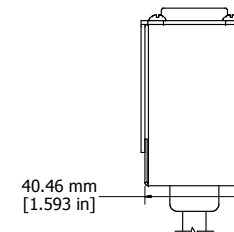

ISOMETRIC VIEW

1582H6**S**	
Finish - Front	- Black Painted Steel
Back	- Black Painted Steel
Rated	- 125 VAC, 60 Hz, 15 Amps
Approvals	- CSA Certified Standards C22.2 (No. 21-95, 42-99) - CSA No. 8-M1986
Surge Specs	- 780 Joules, 54000 Amps Transient Current - Protection in 3 AC Modes (L-N, N-G, L-G)
Colours & Cord Length	
1582H6A1SBK	- Black w/ 6' Foot Power Cord (NEMA 5-15P)
1582H6A1S	- ASA 61 Grey w/ 6' Foot Power Cord (NEMA 5-15P)
1582H6B1SBK	- Black w/ 15' Foot Power Cord (NEMA 5-15P)
1582H6B1S	- ASA 61 Grey w/ 15' Foot Power Cord (NEMA 5-15P)