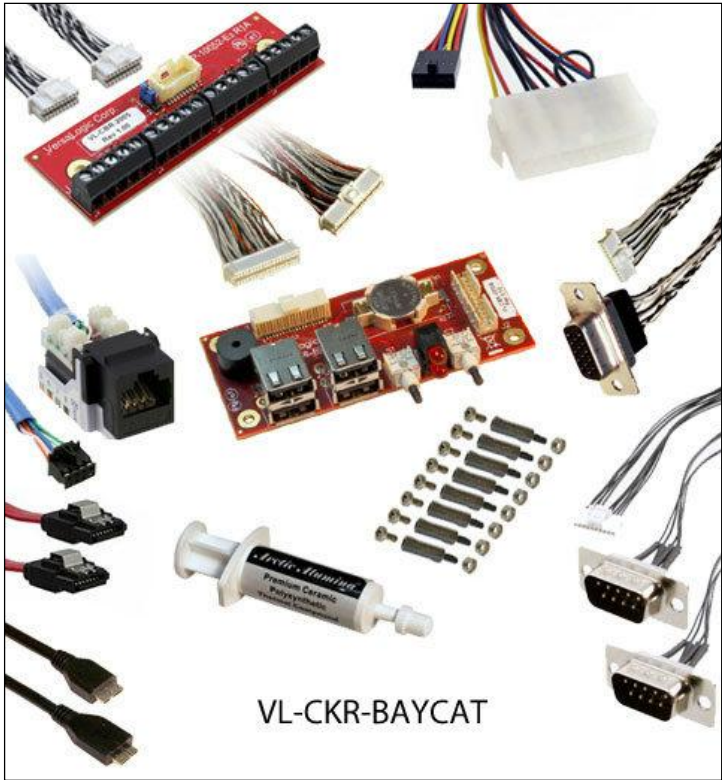

# Development Cable Kit VL-CKR-BAYCAT

## Ordering Information

Model	Description
VL-CKR-BAYCAT	EPM-31 BayCat Evaluation Cable Kit. Includes VL-CBR-4005, 0702, 1008, 1014, 1015, 1204, 1604, 2005, HDW-105, and HDW-401