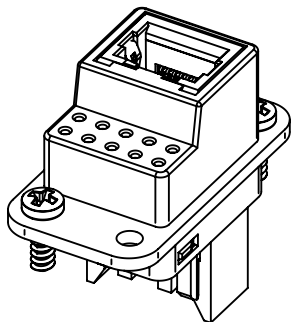

self-tapping screw
ISO 7049-ST 2,9x9,5-F-H

order contacts separately

	All Dimensions in mm Original Size DIN A4		Scale 2:1	Free size tol.		Ref.	
						Sub.	
	All rights reserved Department EL PD - DE		Created by GRUBES	Inspected by SCHLEPP	Standardisation SCHMIDTM	Date 2013-05-24	State Final Release
	HARTING Electric GmbH & Co. KG D-32339 Espelkamp		Title Han Q-Data RJ45-F			Doc-Key / ECM-Nr. 100539555/UGD/002/A 500000062391	
			Type TB	Number 09 12 011 3111		Rev. A	Page 1/1